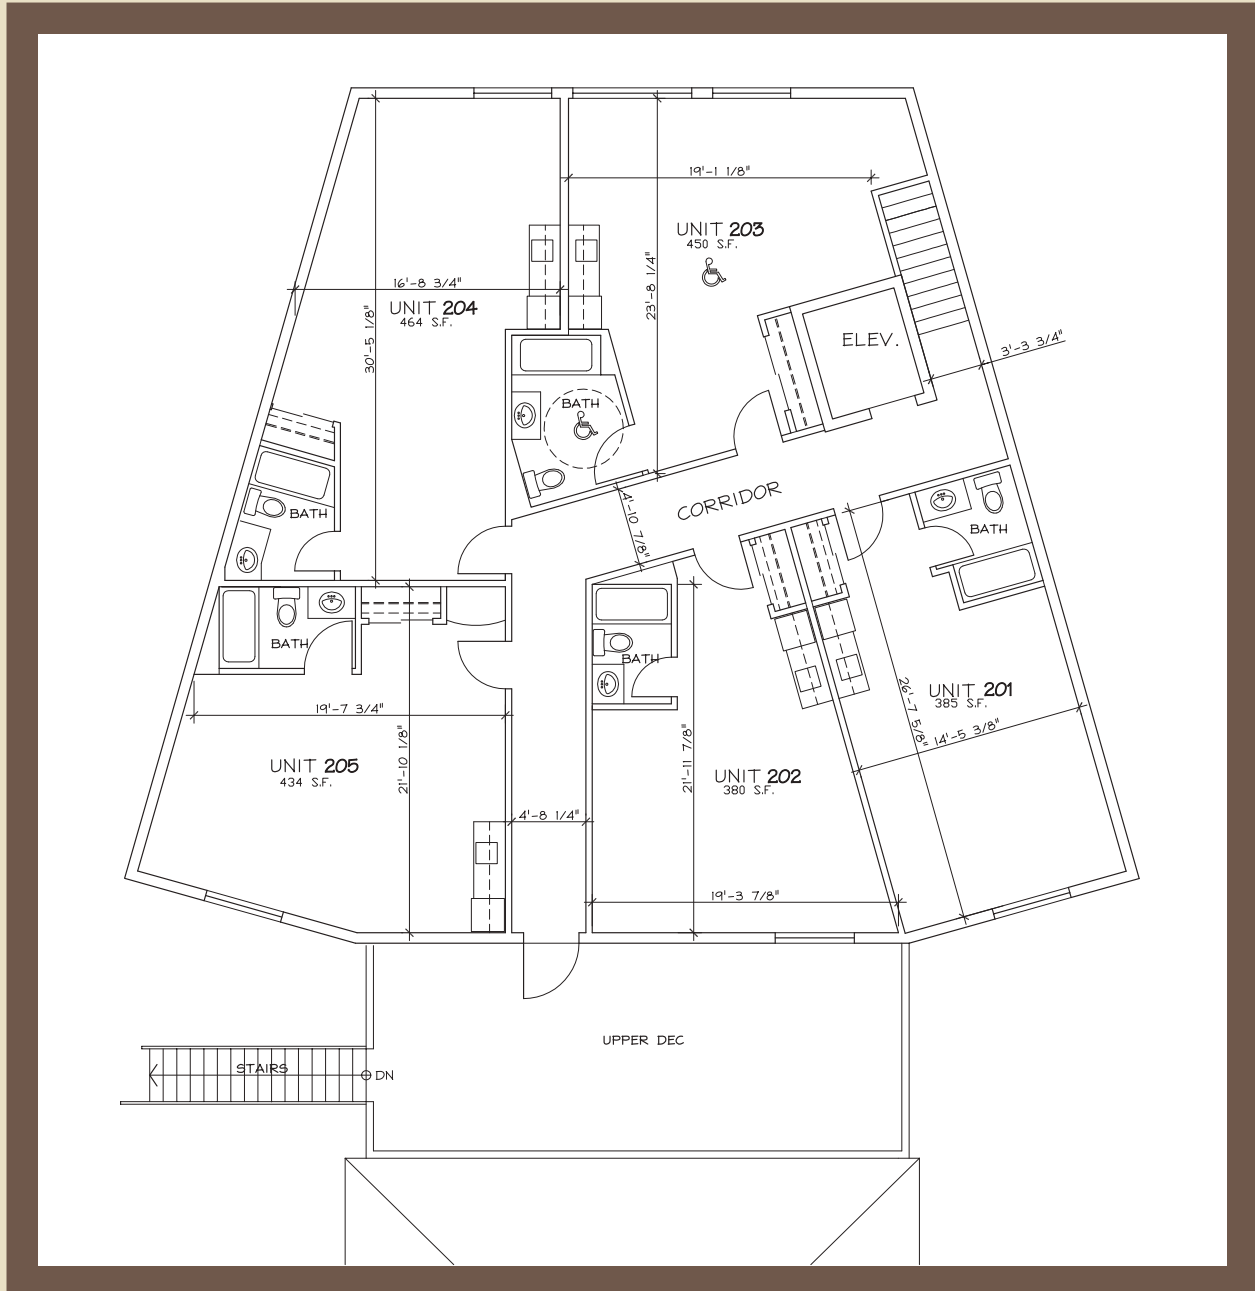

PENTHOUSE SUITES

castlepeakmuskoka.com 705-646-0808

Plans and specifications are subject to change without notice. Actual useable floor space may vary from the stated floor area. E. & O.E.